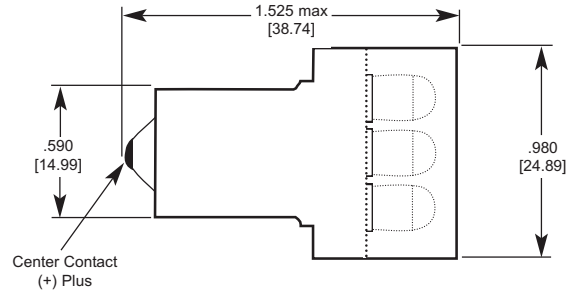

Dialight

586 Series CLUSTER BASED LED 15mm BAYONET (BA15s)

Measurements are typical
Dimensions are inches [mm]

15mm BAYONET (BA15s) - POLARIZED

PART NUMBER	COLOR	PEAK WAVELENGTH (nm)	VOLTAGE (VDC)	CURRENT TYP.-(mA)	INTENSITY TYP.-(mcd)	RoHS COMPLIANT
586-4601-103F	Red	639	14	30	17325	✓
586-4602-103F	Green	525	14	20	21000	✓
586-4603-103F	Yellow	594	14	30	17325	✓
586-4605-103F	Blue	470	14	20	6300	✓
586-4606-103F	White	*	14	20	23800	✓
586-4601-105F	Red	639	28	30	17325	✓
586-4602-105F	Green	525	28	20	21000	✓
586-4603-105F	Yellow	594	28	30	17325	✓
586-4605-105F	Blue	470	28	20	6300	✓
586-4606-105F	White	*	28	20	23800	✓